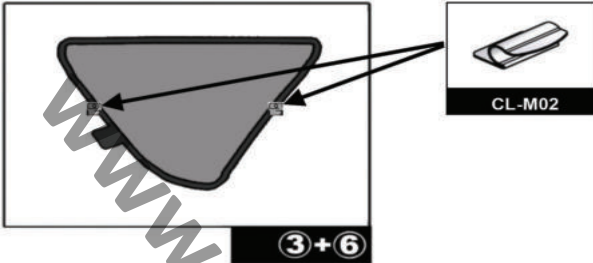

SIDE SHADE INSTALLATION

Installation

VOLKSWAGEN POLO 5DR

VW-POLO-5-C

QUARTER LIGHT SHADE INSTALLATION

Installation

VOLKSWAGEN POLO 5DR

VW-POLO-5-C