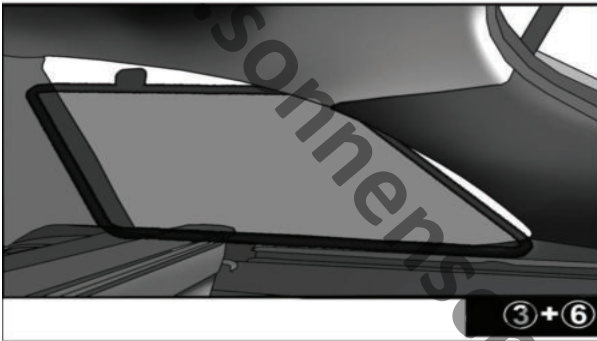

SIDE SHADE INSTALLATION

Installation

VOLKSWAGEN POLO 5DR

VW-POLO-5-C

QUARTER LIGHT SHADE INSTALLATION

Installation

VOLKSWAGEN POLO 5DR

VW-POLO-5-C