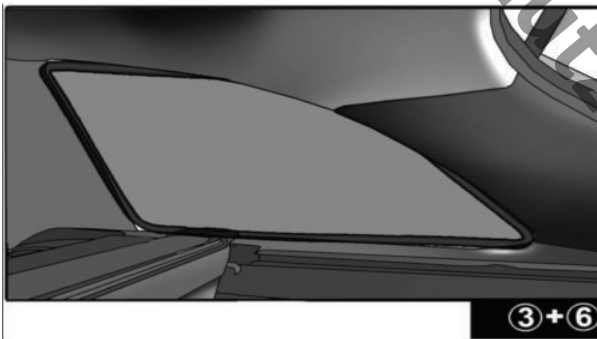

SIDE SHADE INSTALLATION

Installation

VOLKSWAGEN POLO 5DR

VW-POLO-5-C

QUARTER LIGHT SHADE INSTALLATION

Installation

VOLKSWAGEN POLO 5DR

VW-POLO-5-C