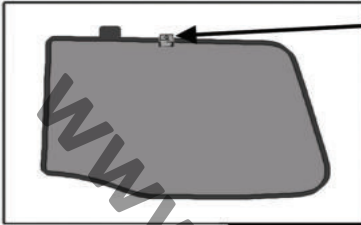

Installation

VOLKSWAGEN POLO 5DR

VW-POLO-5-C

REAR SHADE INSTALLATION